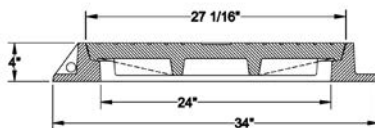

R-1582-A
Manhole Frame, Solid Lid

Heavy Duty

R-1583
Manhole Frame, Solid Lid

Heavy Duty

R-1585
Manhole Frame, Vented Lid

Heavy Duty

R-1586
Manhole Frame, Solid Lid with Vented Center Lid

Heavy Duty

Frame is reversible for slab application with ground bearing surfaces.

R-1590
Manhole Frame, Solid Lid

Heavy Duty

Available Grate: R-2390
(see Inlet Frames & Grates. R-2000 Series table)