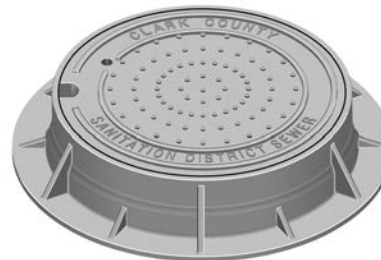

R-1582-A
Manhole Frame, Solid Lid

Heavy Duty

R-1583
Manhole Frame, Solid Lid

Heavy Duty

R-1585
Manhole Frame, Vented Lid

Heavy Duty

R-1586
Manhole Frame, Solid Lid with Vented Center Lid

Heavy Duty

Frame is reversible for slab application with ground bearing surfaces.

R-1590
Manhole Frame, Solid Lid

Heavy Duty

Available Grate: R-2390
(see Inlet Frames & Grates. R-2000 Series table)