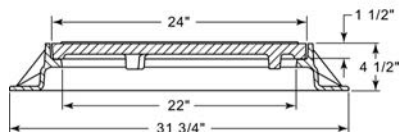

R-1582-A
Manhole Frame, Solid Lid

Heavy Duty

R-1583
Manhole Frame, Solid Lid

Heavy Duty

R-1585
Manhole Frame, Vented Lid

Heavy Duty

R-1586
Manhole Frame, Solid Lid with Vented Center Lid

Heavy Duty

Frame is reversible for slab application with ground bearing surfaces.

R-1590
Manhole Frame, Solid Lid

Heavy Duty

Available Grate: R-2390
(see Inlet Frames & Grates. R-2000 Series table)