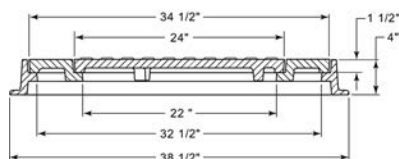

R-1582-A
Manhole Frame, Solid Lid

Heavy Duty

R-1583
Manhole Frame, Solid Lid

Heavy Duty

R-1585
Manhole Frame, Vented Lid

Heavy Duty

R-1586
Manhole Frame, Solid Lid with Vented Center Lid

Heavy Duty

Frame is reversible for slab application with ground bearing surfaces.

R-1590
Manhole Frame, Solid Lid

Heavy Duty

Available Grate: R-2390
(see Inlet Frames & Grates. R-2000 Series table)