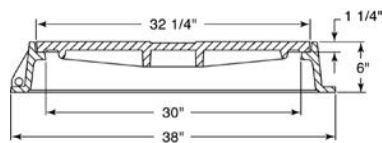

R-1582-A
Manhole Frame, Solid Lid

Heavy Duty

R-1583
Manhole Frame, Solid Lid

Heavy Duty

R-1585
Manhole Frame, Vented Lid

Heavy Duty

R-1586
Manhole Frame, Solid Lid with Vented Center Lid

Heavy Duty

Frame is reversible for slab application with ground bearing surfaces.

R-1590
Manhole Frame, Solid Lid

Heavy Duty

Available Grate: R-2390
(see Inlet Frames & Grates. R-2000 Series table)